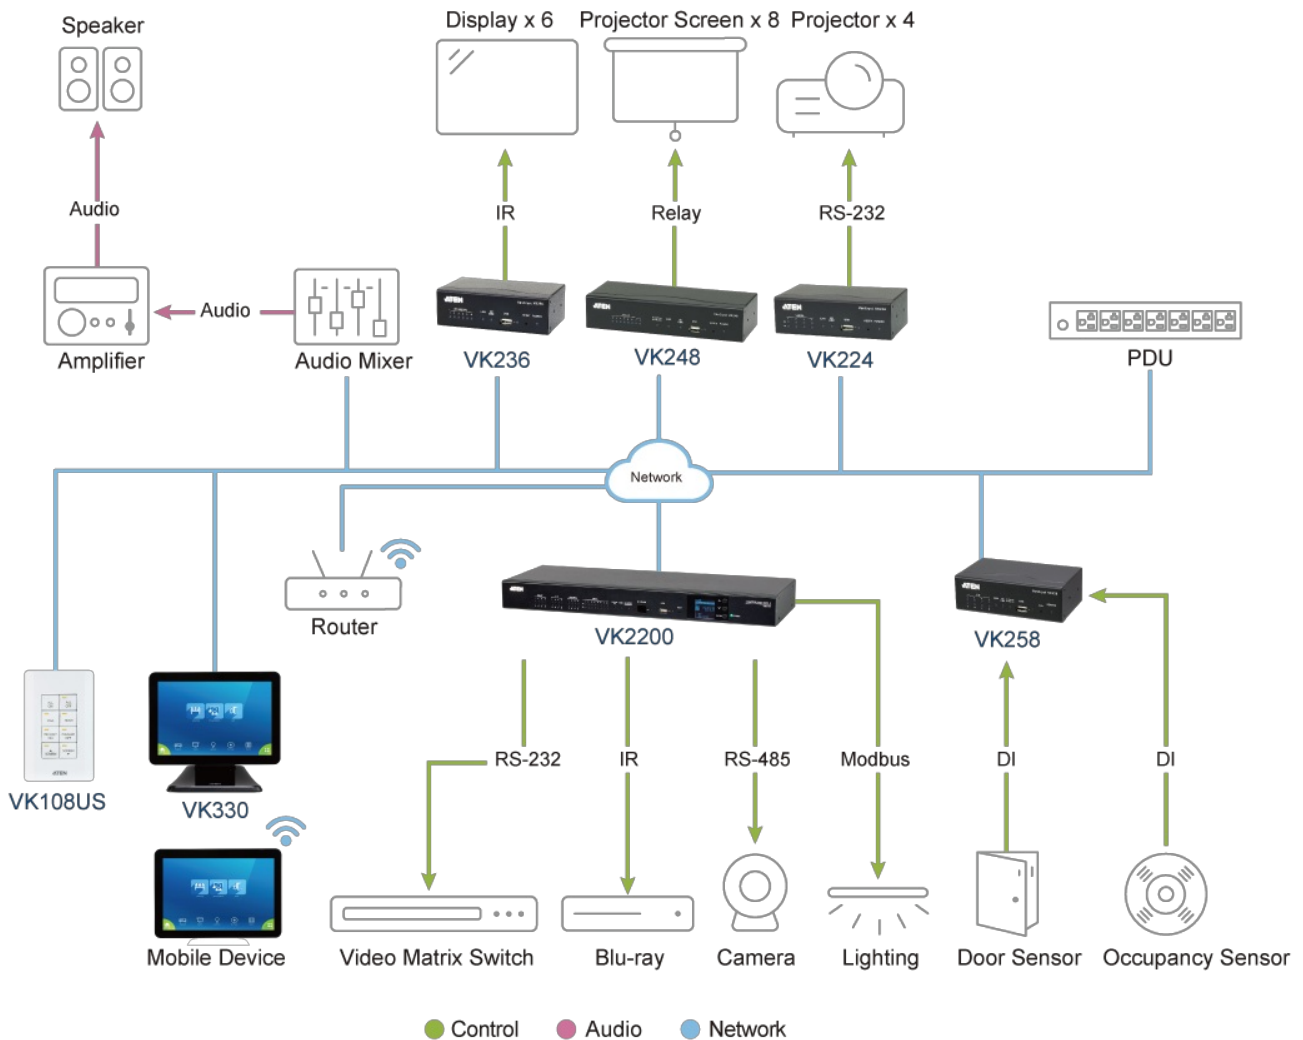

Features

- Allows administrators central control of multiple rooms via profiles on a mobile device or tablet computer
- Restrict user access to profiles via password authentication
- Synchronization of system controls amongst multiple mobile devices and tablet computers
- Any iOS, Android, or Windows mobile device can be used to control the system – no need to purchase costly exclusive user panels
- Demo mode enables friendly demonstration without connecting a controller while familiarizing the users with the solution's most important functions
- Screen Saver function helps energy saving and prolongs the lifetime of the touch screen
- Allows for Display Real-time Streaming Protocol (RTSP), ONVIF, and ATEN VE89 series video preview*

Note: The function is applicable to [VK2200](#) / [VK1200](#).

Specification

OS Support	iOS : Requires iOS 11 or later. Android : Requires Android 7 or later. Windows : Requires Windows 7 or later.

Diagram

ATEN International Co., Ltd.

3F, No.125, Sec. 2, Datong Rd., Sijhih District., New Taipei City 221, Taiwan
Phone: 886-2-8692-6789 Fax: 886-2-8692-6767
www.aten.com E-mail: marketing@aten.com

© Copyright 2015 ATEN® International Co., Ltd.
ATEN and the ATEN logo are trademarks of ATEN International Co., Ltd.
All rights reserved. All other trademarks are the property of their respective owners.